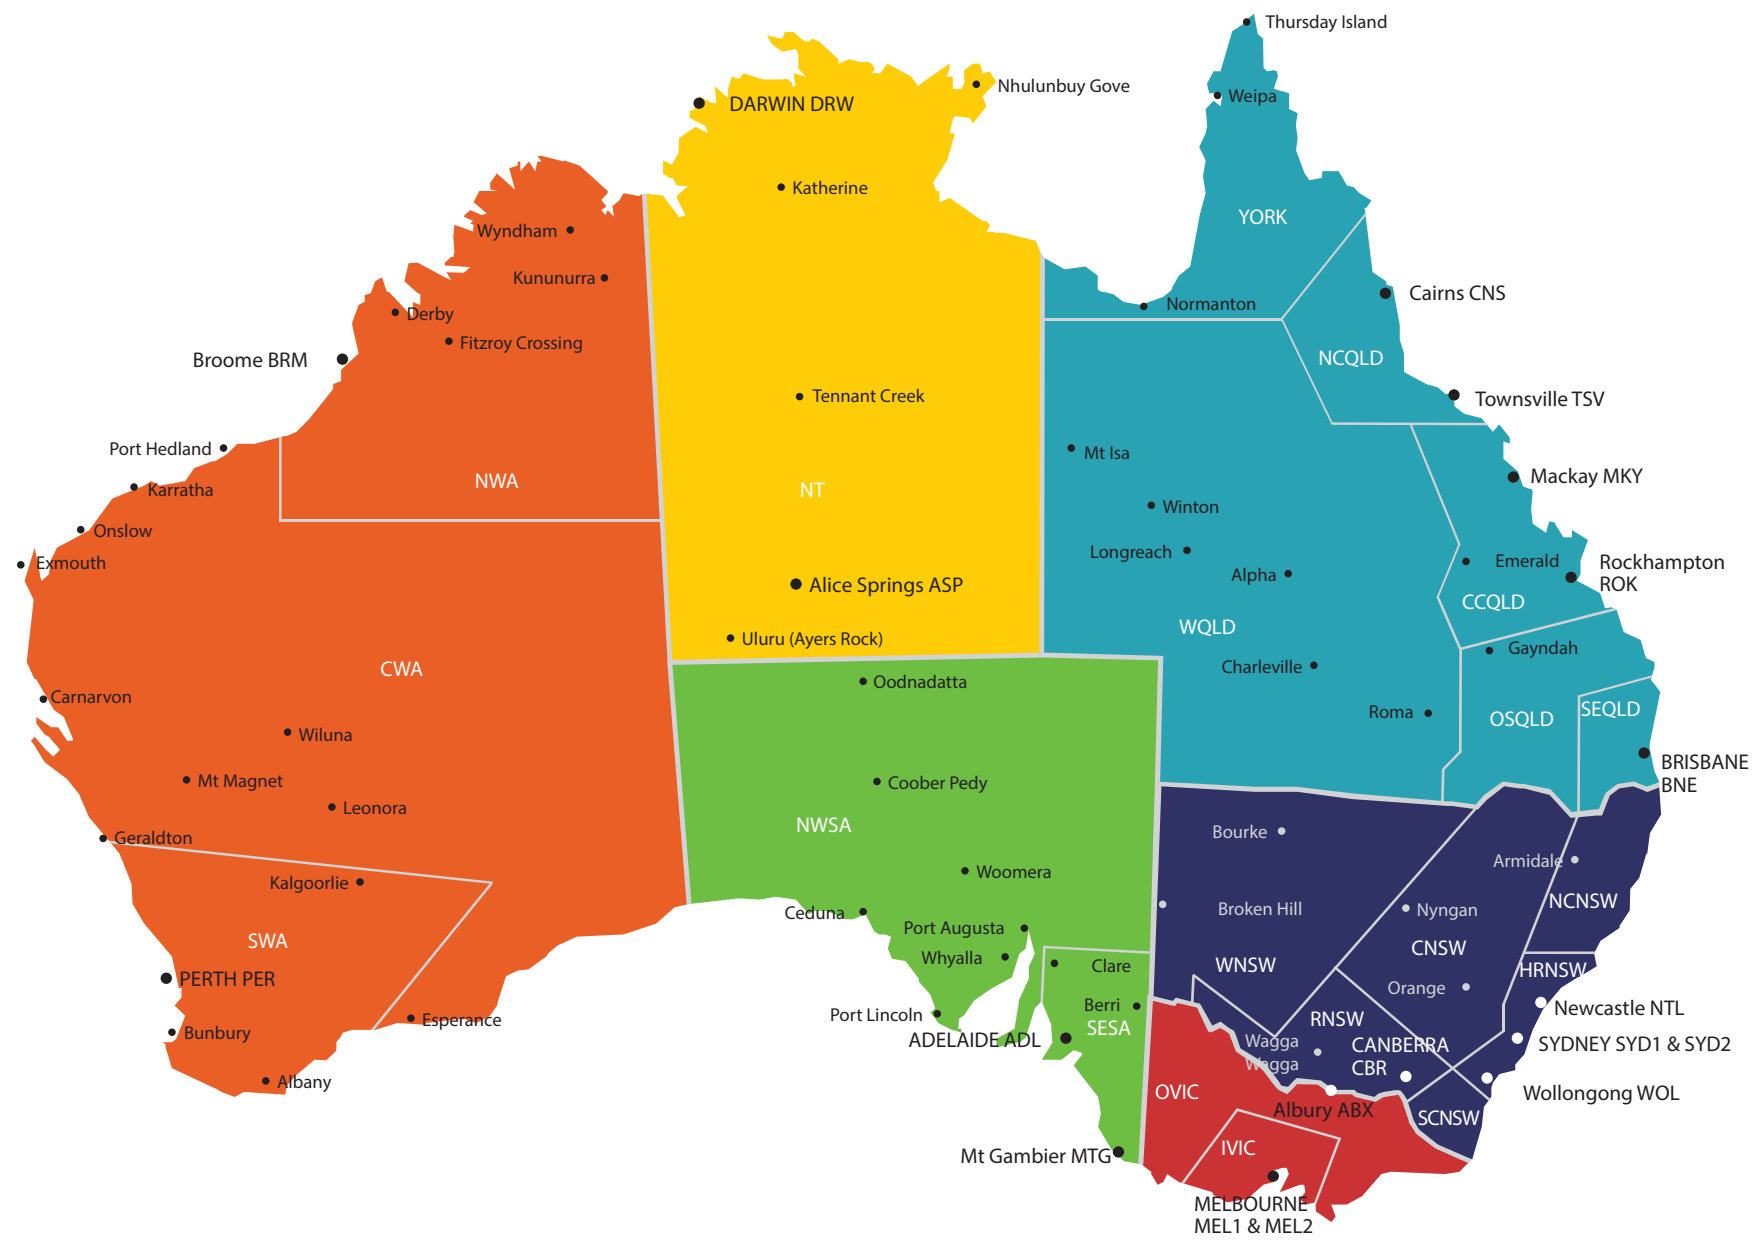

Zones

Victoria

- OVIC Outer VIC Country
- IVIC Inner VIC Country
- MEL1 & MEL2 Melbourne VIC
- ABX Albury

Tasmania

- LST Launceston TAS
- HBA Hobart TAS
- TAS Tasmania

New South Wales

- ABX Albury
- NCNSW North Coast NSW
- HRNSW Hunter Region NSW
- NTL Newcastle NSW
- WOL Wollongong NSW
- WNSW Western NSW
- CNSW Central NSW
- SYD1 & SYD2 Sydney NSW
- SCNSW South Coast NSW
- RNSW Riverina NSW
- CBR Canberra ACT

Queensland

- NCQLD North Coast QLD
- BNE Brisbane QLD
- WQLD Western QLD
- CCQLD Central Coast QLD
- OSQLD Outer South East QLD
- ROK Rockhampton QLD
- SEQLD South East QLD
- CNS Cairns QLD
- TSV Townsville QLD
- MKY Mackay Qld
- YORK York QLD

South Australia

- NWSA North West SA
- SESA South East SA
- ADL Adelaide SA
- MTG Mt Gambier SA

Western Australia

- NWA Northern WA
- CWA Central WA
- SWA Southern WA
- BRM Broome WA
- PER Perth WA

Northern Territory

- NT Northern Territory
- DRW Darwin NT
- ASP Alice Springs

Postcode Zones

Victoria

Range	Zone
3000 – 3026	MEL1
3027	MEL2
3028	MEL1
3029 – 3030	MEL2
3031 – 3036	MEL1
3037 – 3038	MEL2
3039 – 3058	MEL1
3059	MEL2
3060 – 3062	MEL1
3063 – 3064	IVIC
3065 – 3088	MEL1
3089 – 3091	MEL2
3093 – 3095	MEL1
3096	MEL2
3097	MEL1
3099	IVIC
3101 – 3138	MEL1
3139	IVIC
3140 – 3155	MEL1
3156	IVIC
3158	IVIC
3159	MEL1
3160	IVIC
3161 – 3207	MEL1
3211 – 3232	IVIC
3233 – 3334	OVIC
3335 – 3350	IVIC
3351 – 3352	OVIC
3353 – 3361	IVIC
3363 – 3424	OVIC
3427 – 3461	IVIC
3462 – 3551	OVIC
3552 – 3554	IVIC
3555 – 3688	OVIC
3689 – 3690	ABX
3691	OVIC
3694	ABX
3695 – 3749	OVIC
3750 – 3751	IVIC
3752	MEL2
3753 – 3764	IVIC
3765	MEL1
3766 – 3799	IVIC
3800 – 3803	MEL1
3804	MEL2
3805	MEL1
3806	IVIC